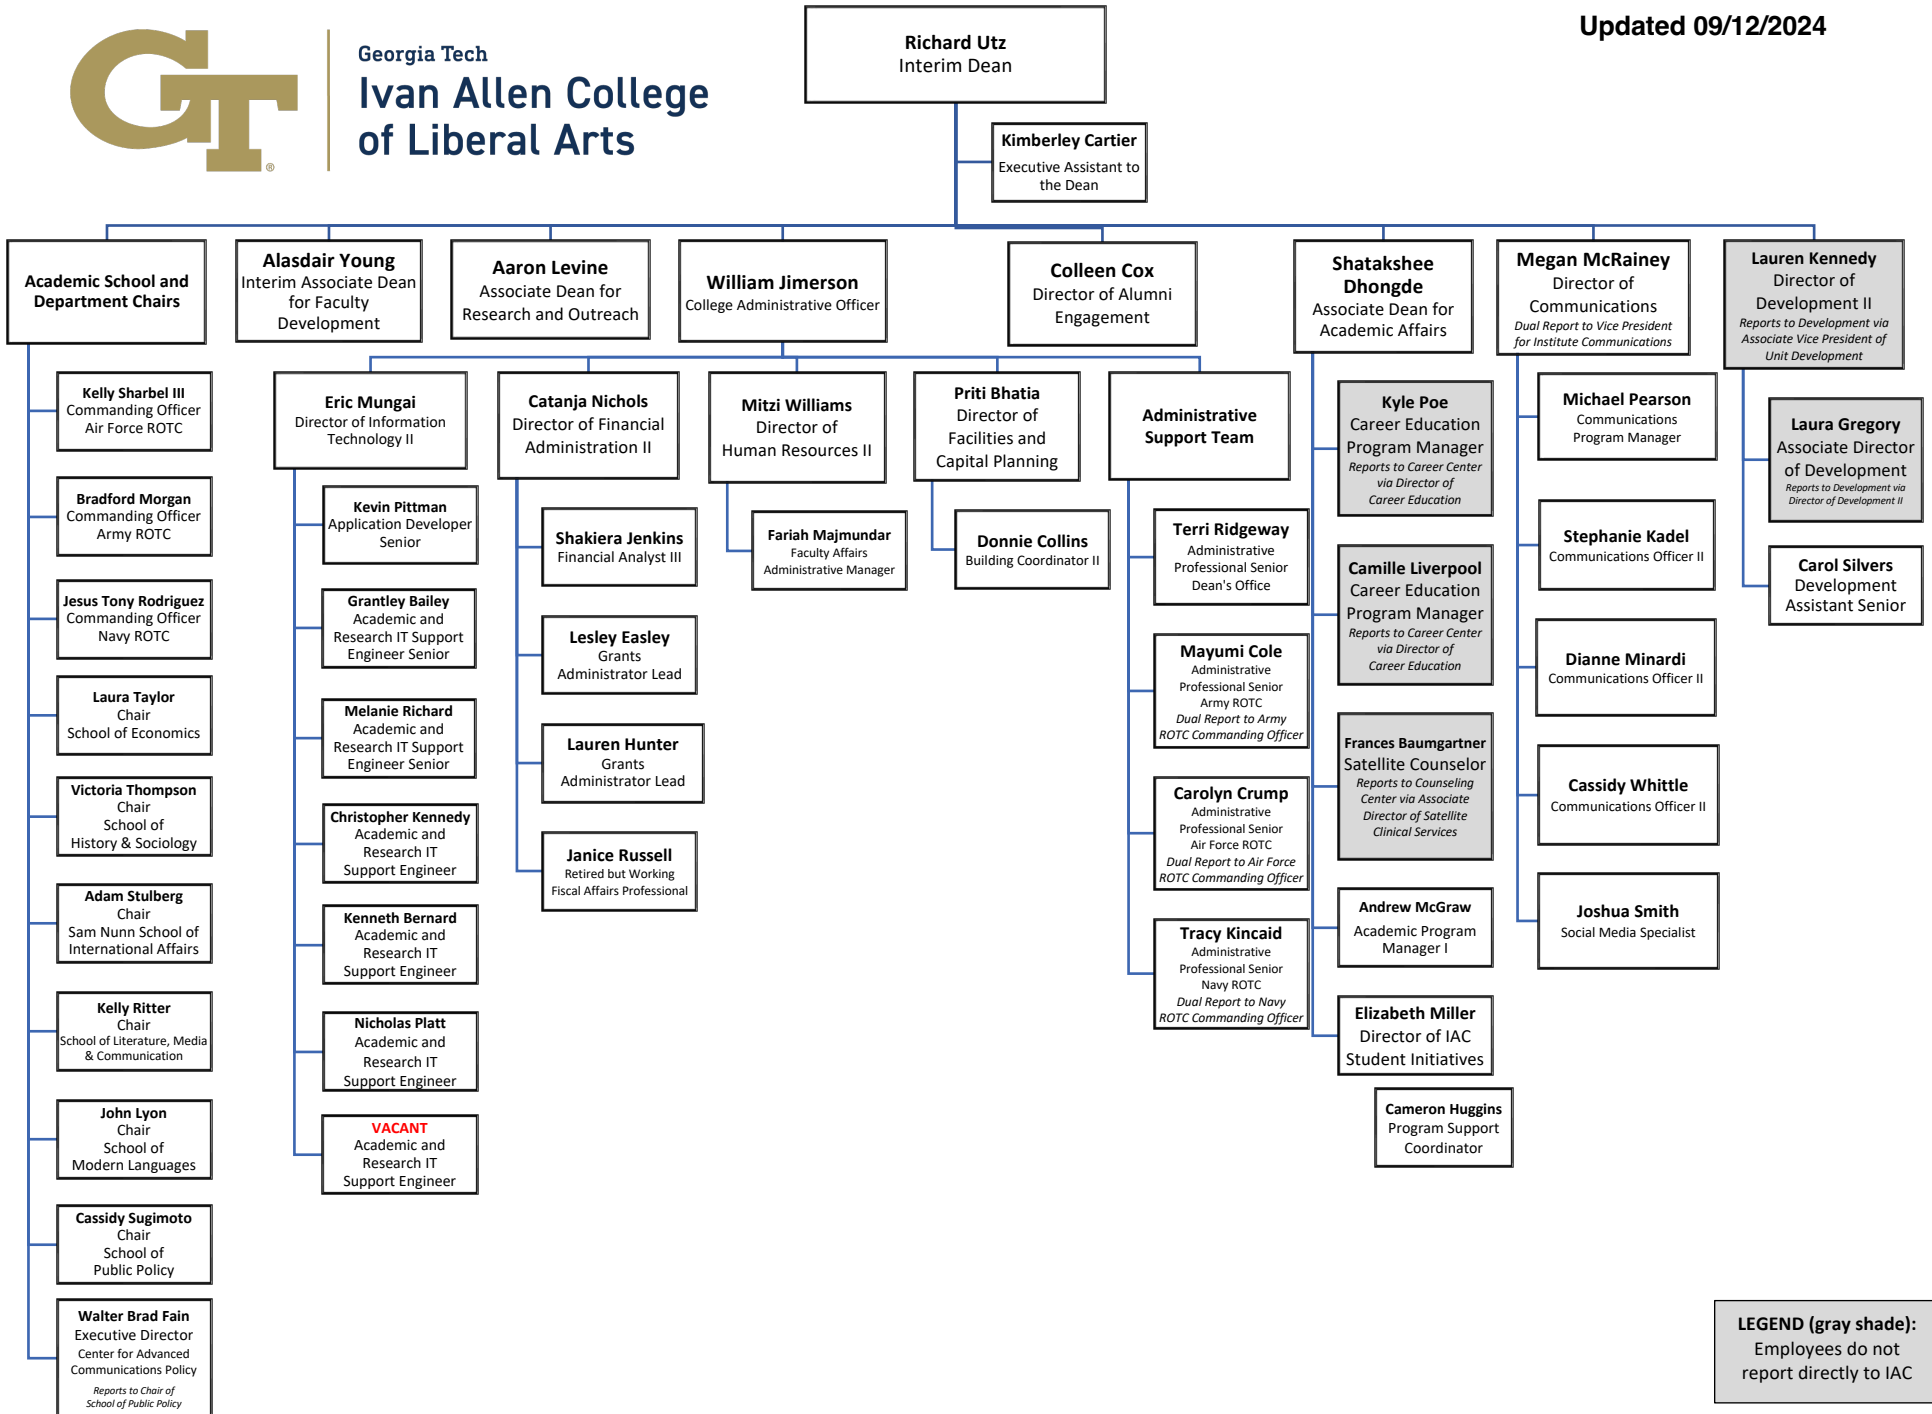

Georgia Tech  
Ivan Allen College  
of Liberal Arts

Updated 09/12/2024

**LEGEND (gray shade):**  
Employees do not report directly to IAC