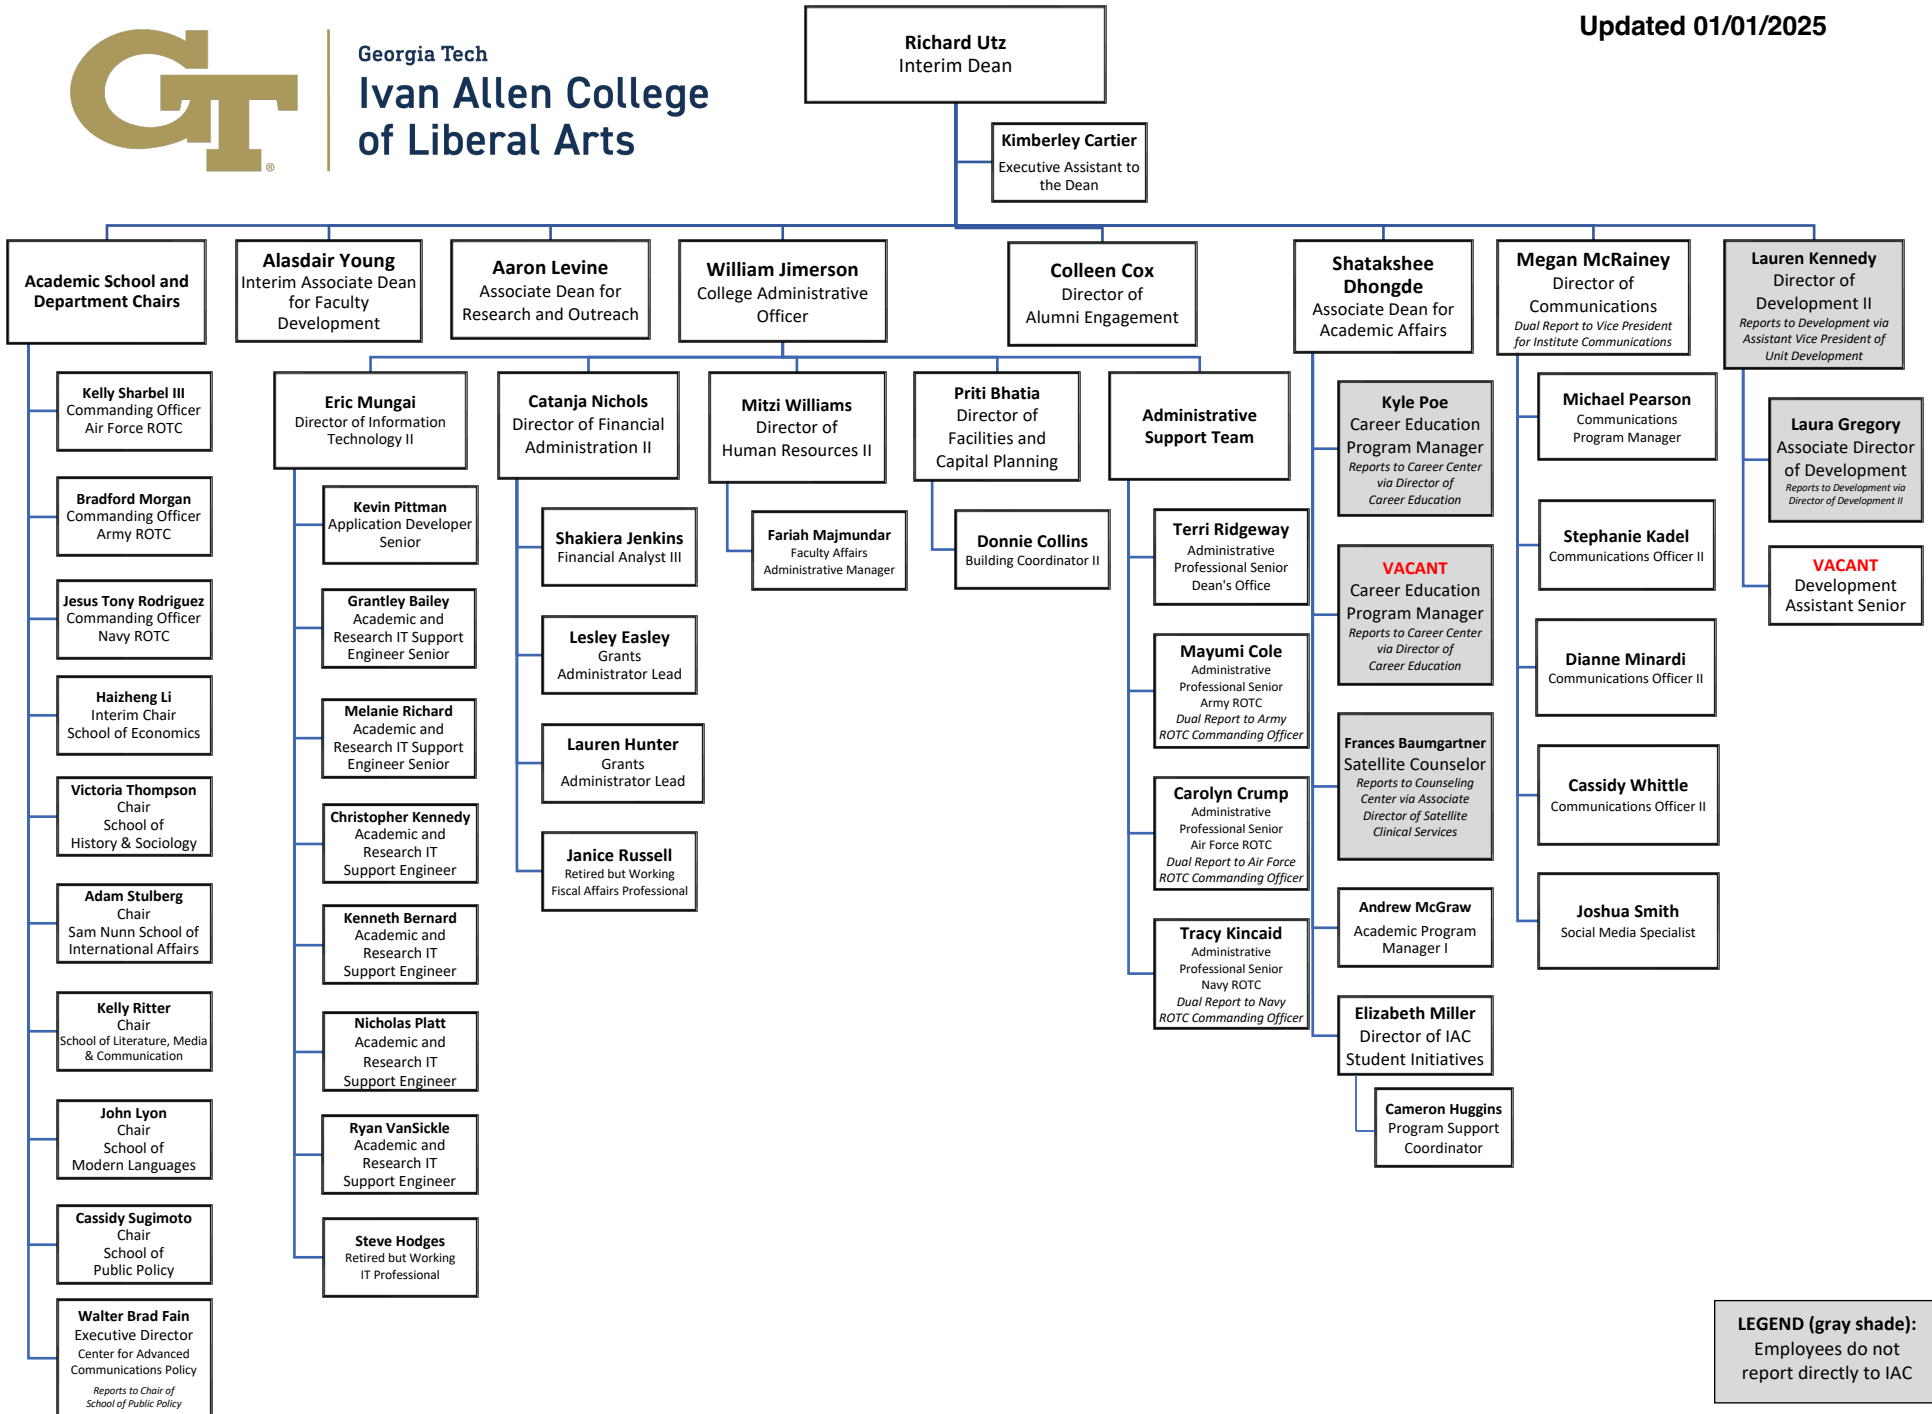

Georgia Tech
Ivan Allen College
of Liberal Arts

Updated 01/01/2025

LEGEND (gray shade):
Employees do not report directly to IAC