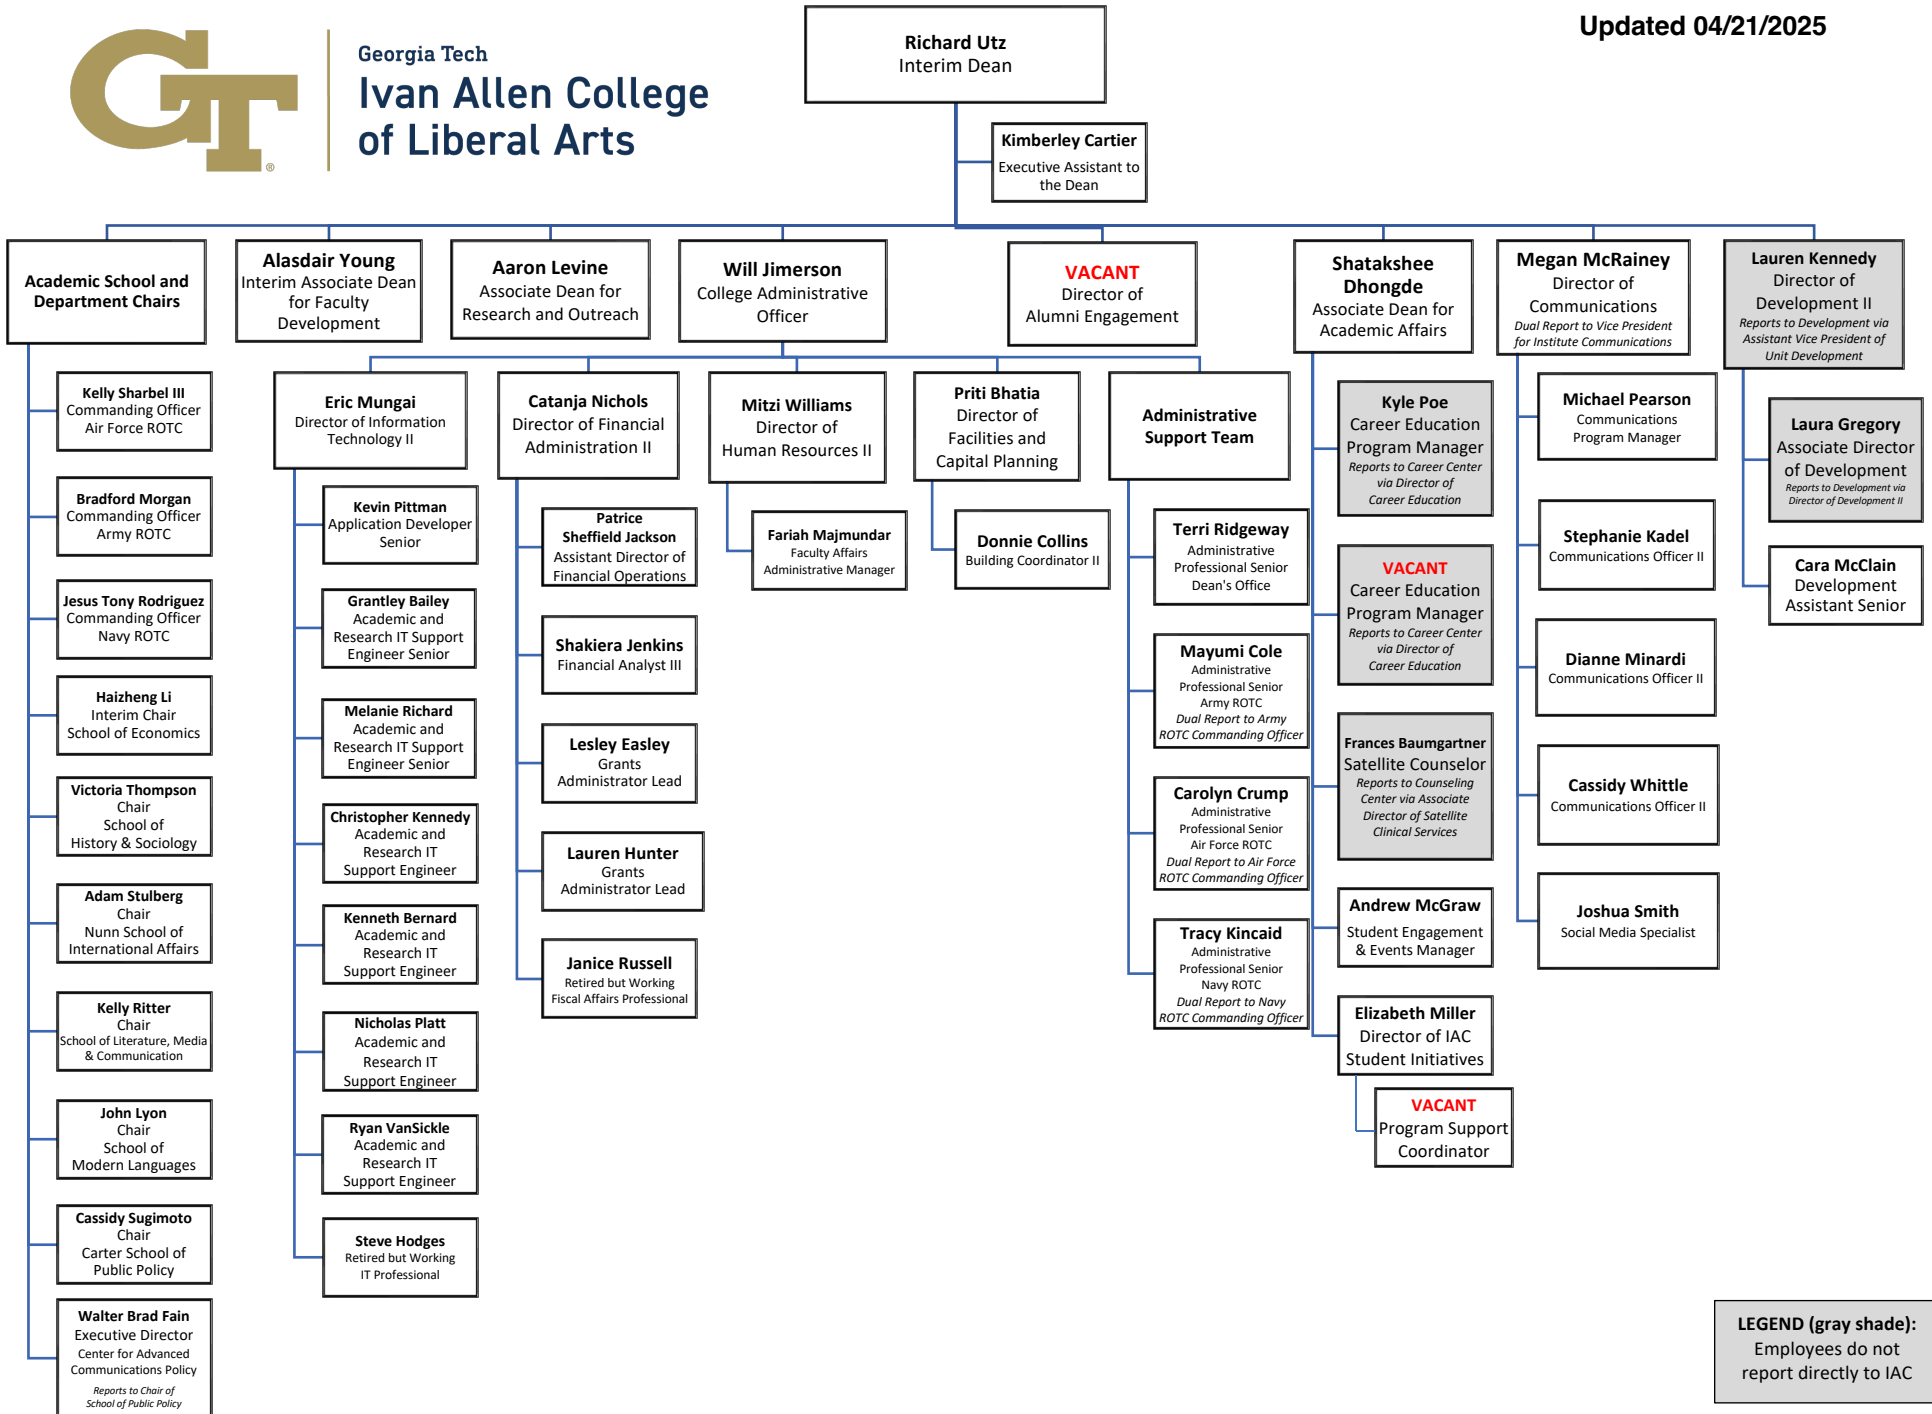

Georgia Tech  
Ivan Allen College  
of Liberal Arts

Updated 04/21/2025

**LEGEND (gray shade):**  
Employees do not report directly to IAC